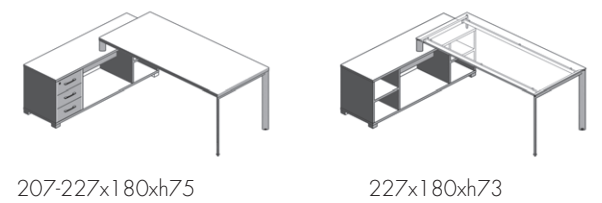

Fianco dritto in legno
Straight and wooded side

Gamba in metallo con
piano in vetro
Metal leg with glass top

Gamba in metallo piano in vetro
con servente
Metal leg with glass top with side unit

PLANO

Abaco

180-200x90xh75 180-200x90xh75 200x90xh73

200x100xh75 200x100xh75

207-227x180xh75 227x180xh73

227x180xh75

110x60xh75 99x138xh75 42x56xh57 85x52xh60 180x55xh58

240x110xh75 360x110xh75 240x110xh75 360x110xh75 180/200/220x90/100/110xh75 200/220x90/100/110xh75