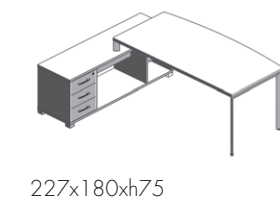

227x180xh75