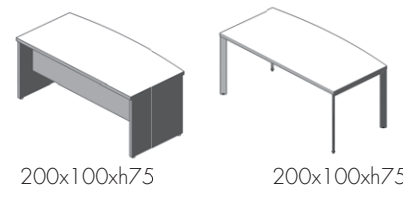

Fianco dritto in legno
Straight and wooded side

Gamba in metallo con
piano in vetro
Metal leg with glass top

Gamba in metallo piano in vetro
con servente
Metal leg with glass top with side unit

PLANO

Abaco

180-200x90xh75 180-200x90xh75 200x90xh73

200x100xh75 200x100xh75

207-227x180xh75 227x180xh73

227x180xh75

110x60xh75 99x138xh75 42x56xh57 85x52xh60 180x55xh58

240x110xh75 360x110xh75 240x110xh75 360x110xh75 180/200/220x90/100/110xh75 200/220x90/100/110xh75