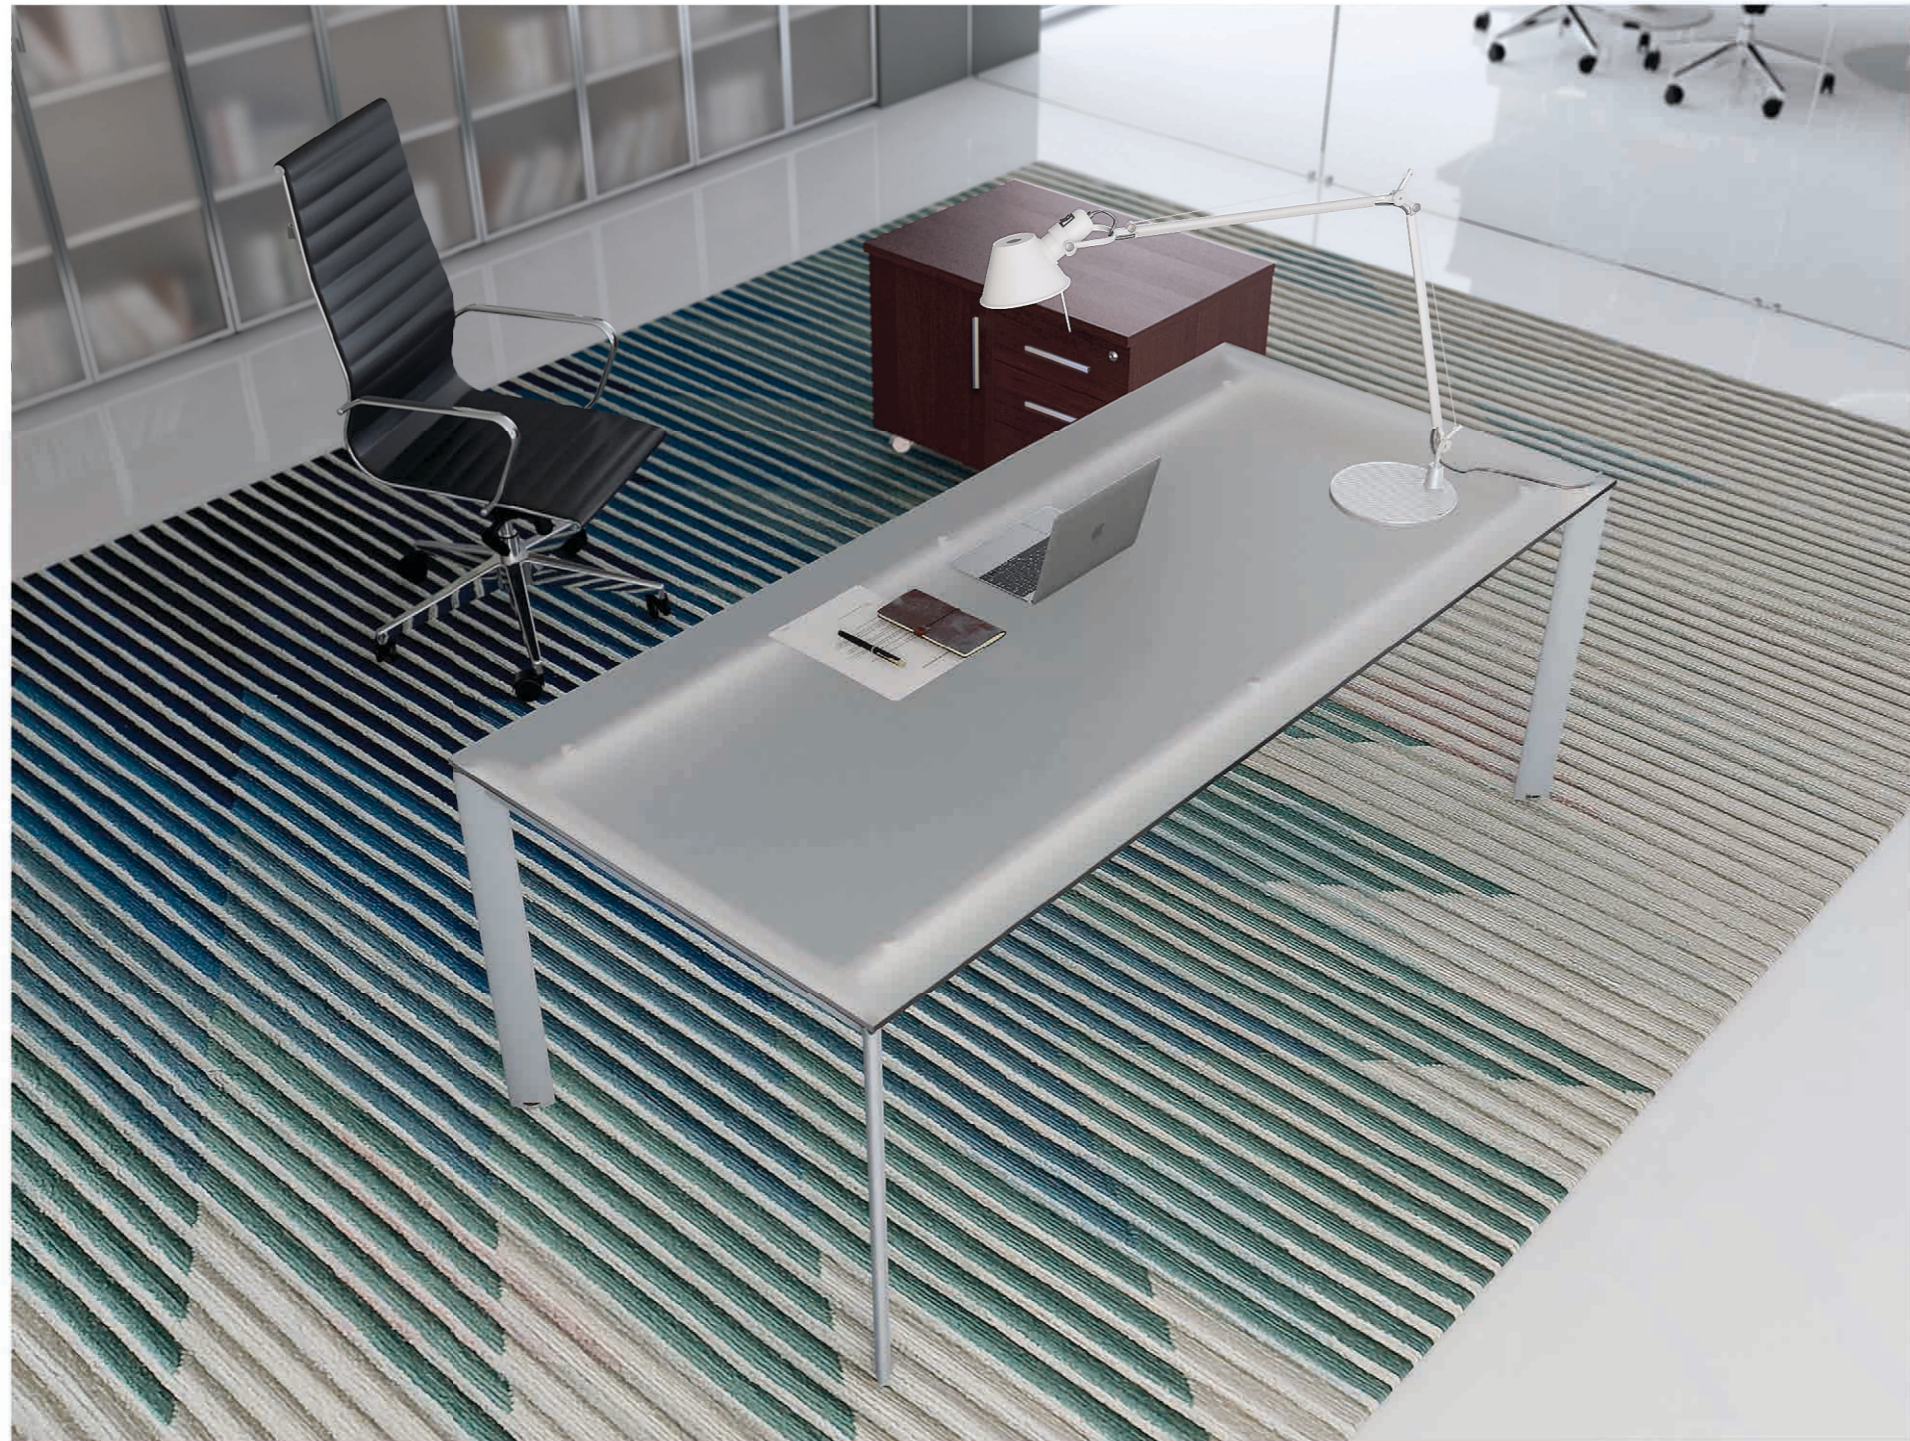

Plano è una collezione di scrivanie per ufficio che arreda gli spazi direzionali con eleganza e funzionalità. Le scrivanie con gamba in metallo a sezione ellittica, possono avere il piano di lavoro sagomato oppure lineare, completa l'arredo il capiente mobile servente, integrato alla scrivania ma utilizzabile anche come mobile a sè stante. Le essenze in wenghè o rovere naturale donano a Plano un sapore contemporaneo.

Formal lightness, compositional severity, use of material-engineered technology generate Plano. In the directional environments, the peninsula version with its extension is proposed with the shaped or straight desktop and the main big leg supporting the L-desk metal made. Desktops can be equipped with top access to the use of electrical and electronic devices. As completion of the composition furniture, there are side units available in three different heights, with or without doors, in wood or transparent or satin glass, to satisfy any need for furniture.

Plano is an office furniture design that transform a working environment into a unique and customizable place. In fact, it is possible to combine the thinness of the metal leg with the functionality of the worktop in wood or satin glass. Wall cabinets are also available in several versions. The side unit, on wheels, moves and allow to modify the spaces as needed.