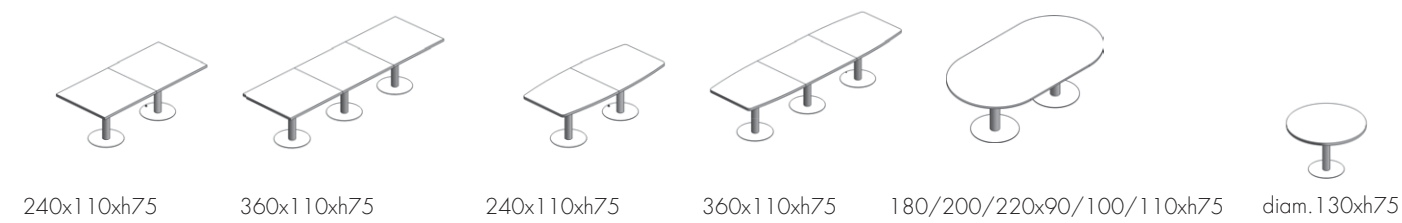

Formal lightness, compositional severity, use of material-engineered technology generate Plano. In the directional environments, the peninsula version with its extension is proposed with the shaped or straight desktop and the main big leg supporting the L-desk metal made. Desktops can be equipped with top access to the use of electrical and electronic devices. As completion of the composition furniture, there are side units available in three different heights, with or without doors, in wood or transparent or satin glass, to satisfy any need for furniture.

Fianco dritto in legno
Straight and wooded side

Gamba in metallo con
piano in vetro
Metal leg with glass top

Gamba in metallo piano in vetro
con servente
Metal leg with glass top with side unit

PLANO

Abaco

180-200x90xh75 180-200x90xh75 200x90xh73

200x100xh75 200x100xh75

207-227x180xh75 227x180xh73

227x180xh75

110x60xh75 99x138xh75 42x56xh57 85x52xh60 180x55xh58

240x110xh75 360x110xh75 240x110xh75 360x110xh75 180/200/220x90/100/110xh75 200/220x90/100/110xh75

240x110xh75 360x110xh75 240x110xh75 360x110xh75 180/200/220x90/100/110xh75 diam.130xh75

Abaco

45x45xh80 45x45xh80 45x45xh80 45x45xh80 90x45xh80 90x45xh80 90x45xh80

45x45xh119 45x45xh119 45x45xh119 45x45xh119 90x45xh119 90x45xh119 90x45xh119 90x45xh119